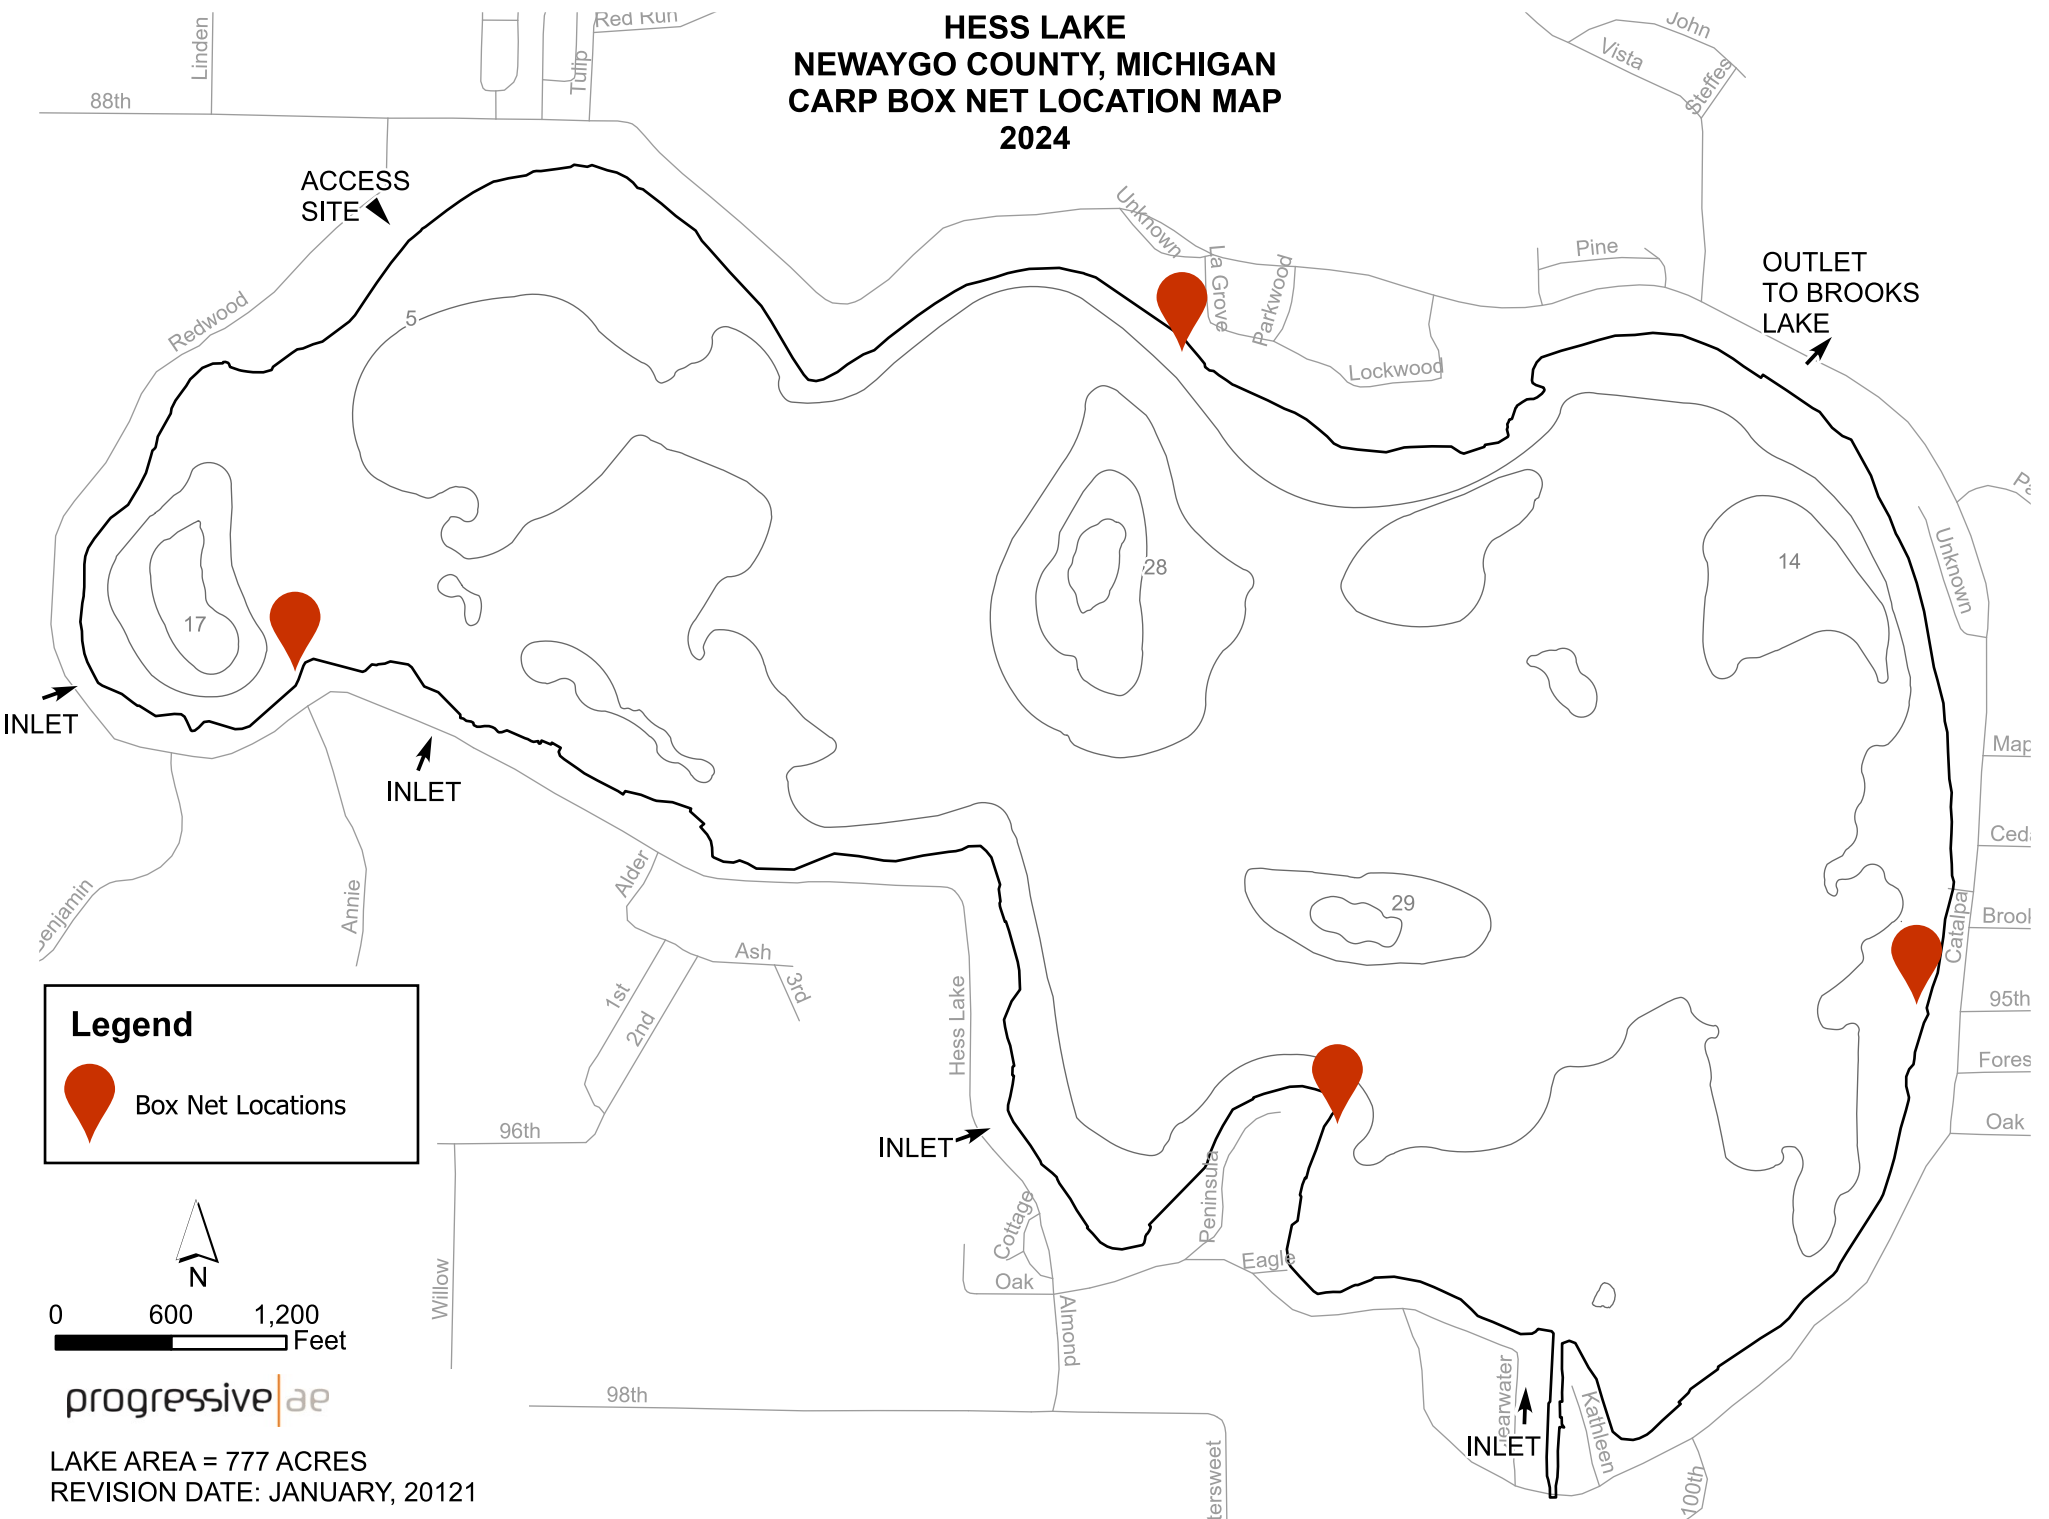

**HESS LAKE
NEWAYGO COUNTY, MICHIGAN
CARP BOX NET LOCATION MAP
2024**

Legend

 Box Net Locations

progressive | ae

LAKE AREA = 777 ACRES
REVISION DATE: JANUARY, 20121