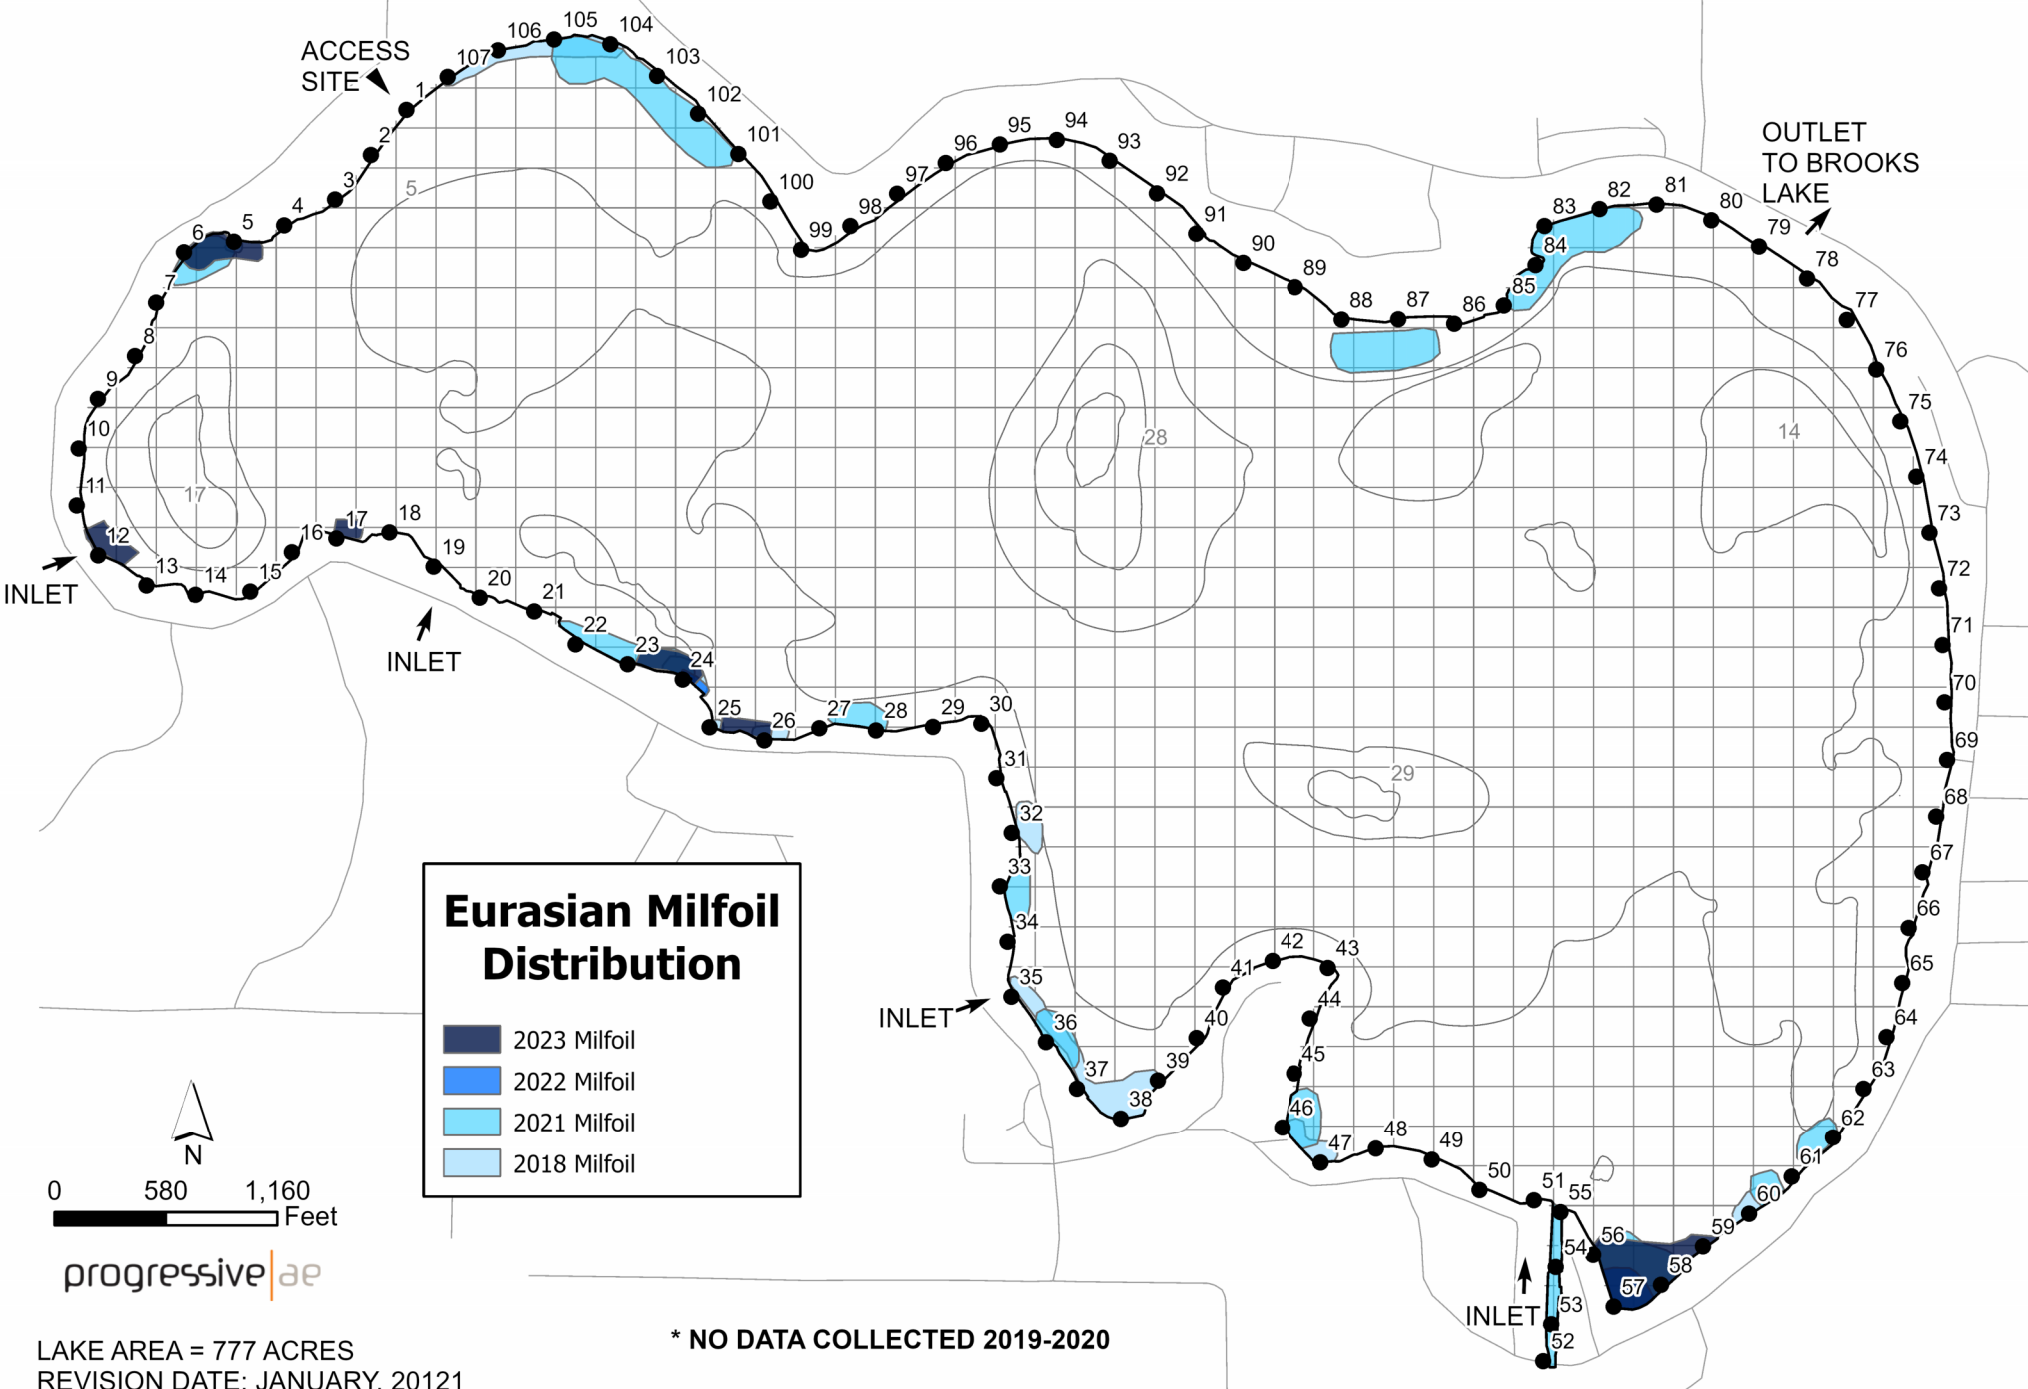

□ = 1 ACRE

HESS LAKE NEWAYGO COUNTY, MICHIGAN 2018, 2021 - 2023 MILFOIL DISTRIBUTION MAP

Eurasian Milfoil Distribution

- 2023 Milfoil
- 2022 Milfoil
- 2021 Milfoil
- 2018 Milfoil

progressive|ae

LAKE AREA = 777 ACRES
REVISION DATE: JANUARY, 20121

* NO DATA COLLECTED 2019-2020